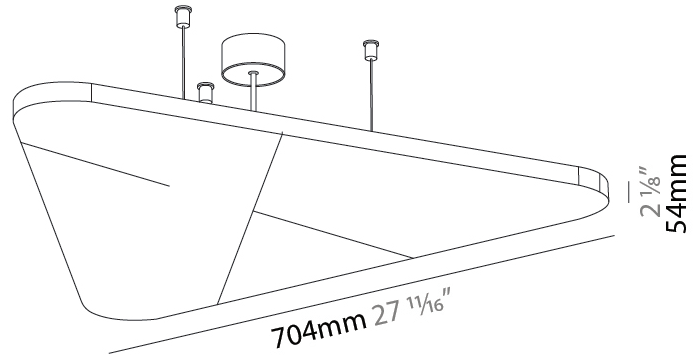

GENERAL

Series: Victory Acoustic Light Panel
Brand: Prolicht
Division: Architectural
Mounting Type: Suspension
Mounting Location: Ceiling
Subcategory: Acoustic

PHYSICAL

Shape: Abstract
Length (mm): 792
Length (in): 31 ⁷/₁₆
Width (mm): 704
Width (in): 27 ¹¹/₁₆
Height (mm): 54
Height (in): 2 ¹/₈
Light Distribution: Indirect
Fixture Finish: SSR / BKV / CWI / CRY / HAB / UFT / ITA / RUA / FTG / MYG / LOD / PUS / FRO / FUP / KIA / POP / BLS / SPG / MEY / GOH / GUM / CHC / COM / ABZ / JAG / OBR / MOS / ROR
Accent Finish: ANC / ASH / BNA / BTC / BZE / CEL / EGG / EVG / FOG / FOS / FST / FUA / IRI / IRO / KHA / LIC / LIM / MER / MSN / MUS / ONX / PEA / PLU / POL / PPY / RAY / ROY / RST / STE / SWD / TAN / TAU
Fixture Material: Aluminum
Cable Details: 2 000mm / 78 3/4" or 6 000mm / 236 1/4" Transparent Cable

ELECTRICAL

Lamp Type: LED (Zhaga Standard)
Input Wattage (W): 10
Total Output Wattage (W): 9.1
Dimming: Non-Dimmable
Driver Included: Yes
Driver Location: Integrated
Driver Type: Constant Current - Universal
Driver Class: Class 2
Input Voltage (V): 120 - 277

LED

Color Temperature (°K): 2700 / 3000 / 3500 / 4000
Max. Delivered Lumen (lm): 701 / 708 / 730 / 751
Nominal Lumen (lm): 855 / 864 / 890 / 916
CRI: >90 CRI
Lamp Life (hrs): 50000

OPTICAL

RATINGS AND CERTIFICATIONS

Certified By: CSA Certified to UL and CSA Standards
IP rating: IP20